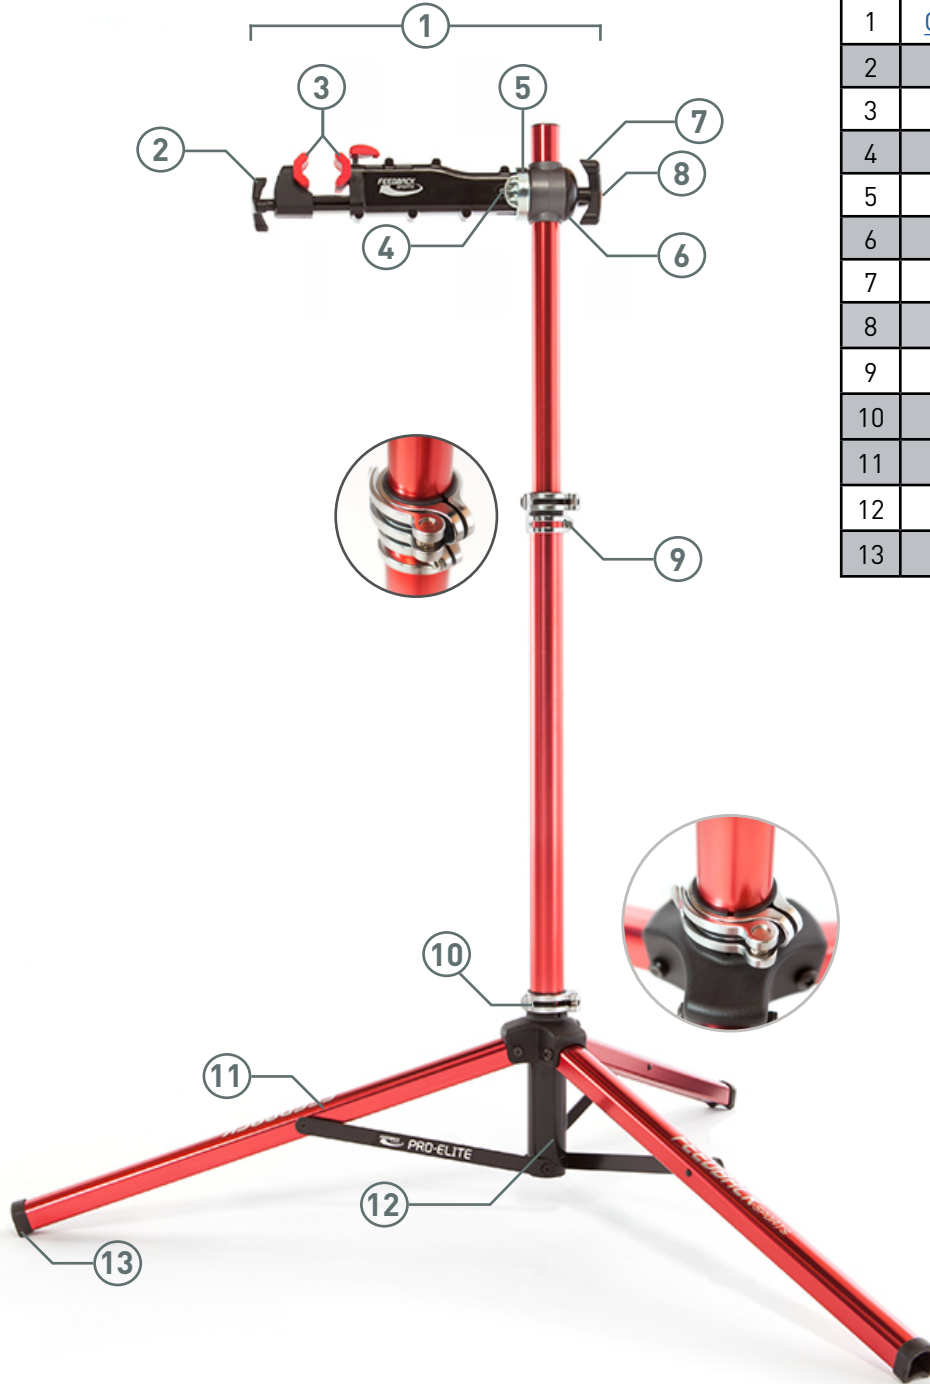

PRO-ELITE

[BIKE REPAIR STAND]

	ITEM NAME	ITEM #
1	Clamp Head Assembly	15932
2	Front Tri Knob	16552
3	Clamp Jaws	16203
4	Roll Pin	12567
5	Clutch Cup	15922
6	Clutch Body Cover	15924
7	Rear Tri Knob	15931
8	Tri Knob Dust Cap	15943
9	Tall Collar	16709
10	Free Collar	16708
11	Leg Kit (Single Leg)	16552
12	Extruded Stop Tube	13751
13	D Shaped Foot Cap	16362